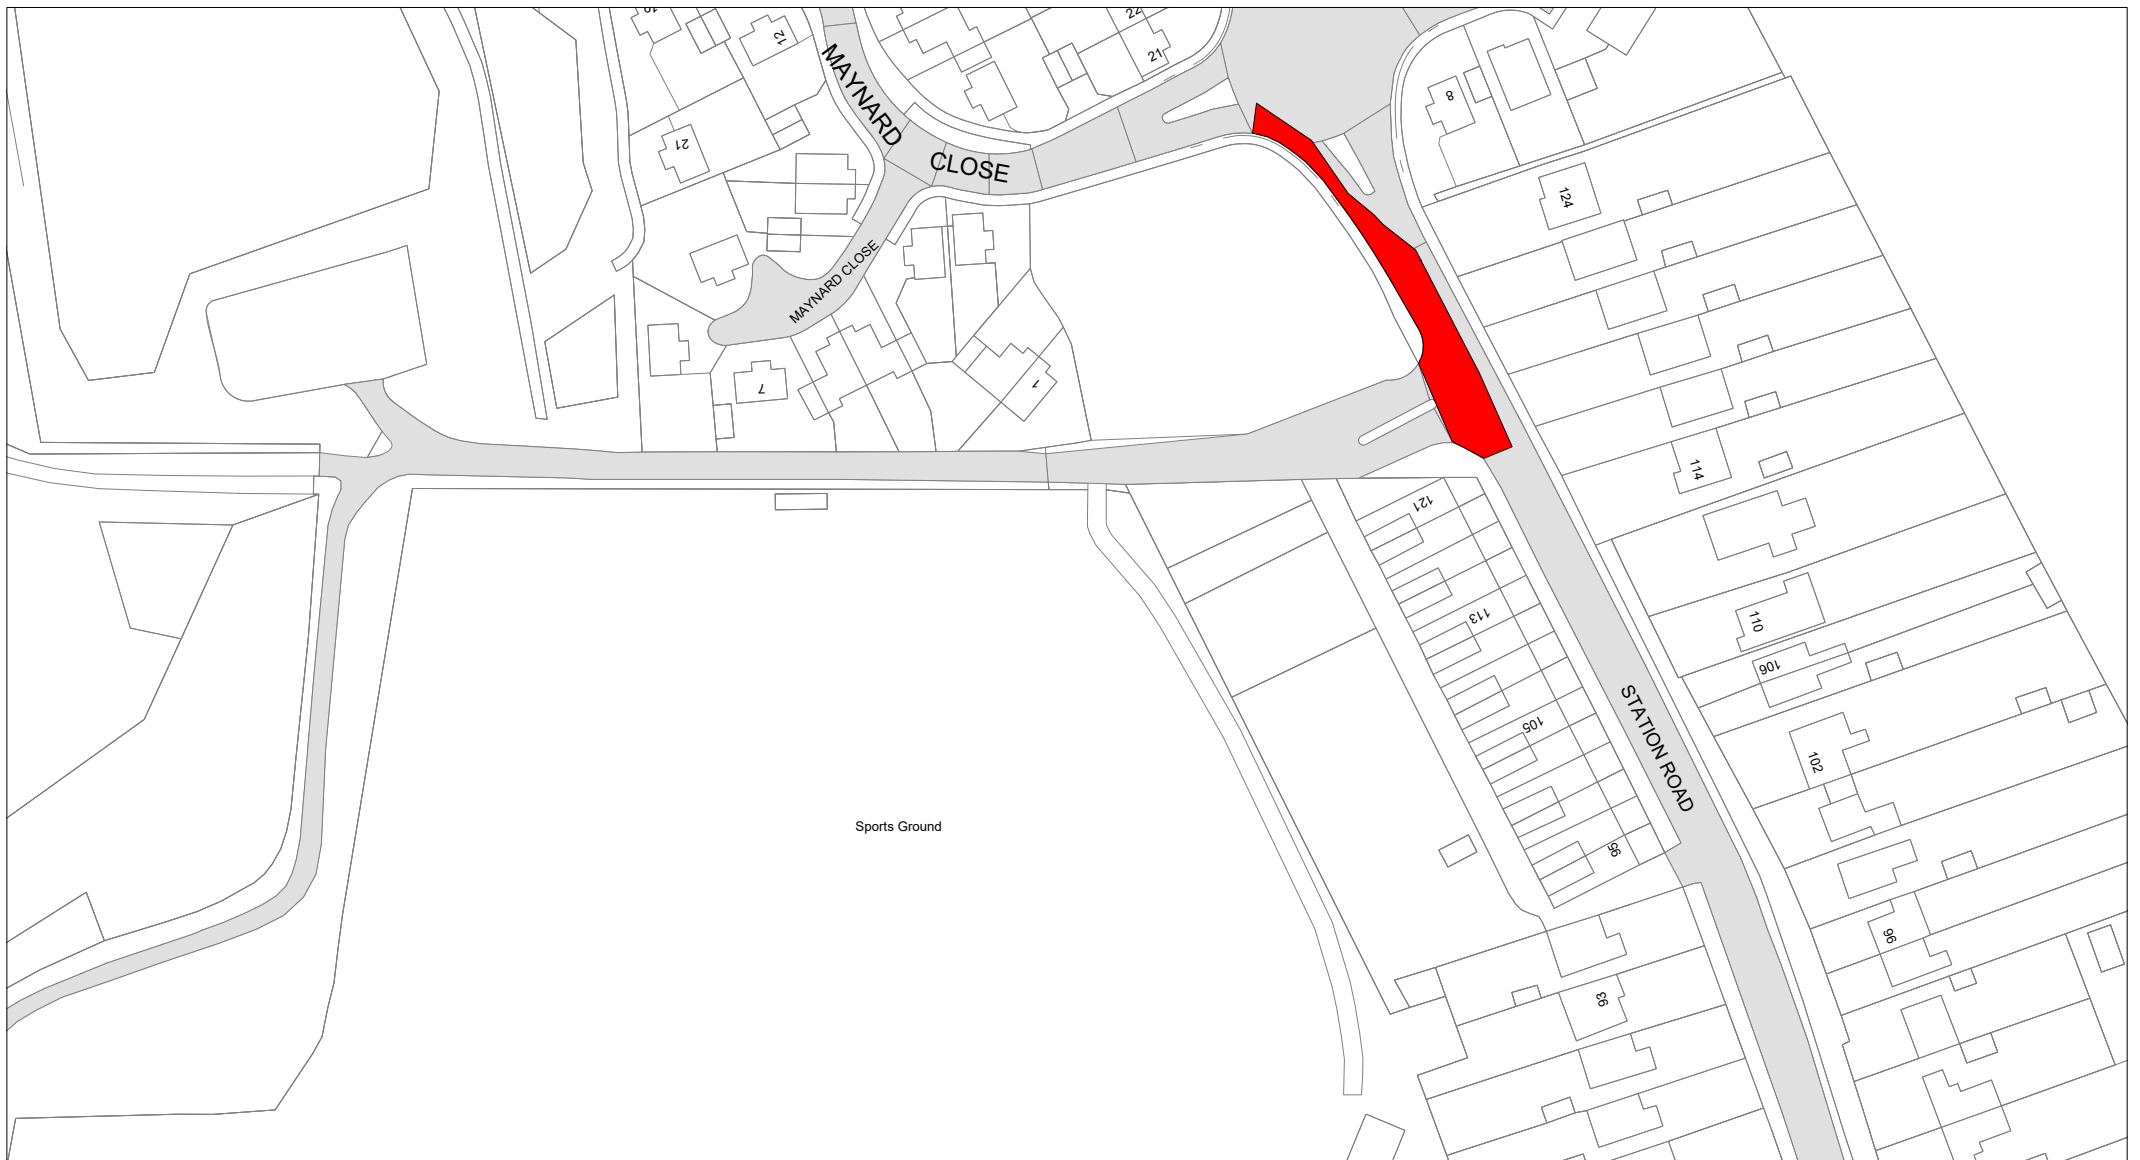

THE LEICESTERSHIRE COUNTY COUNCIL
(VARIOUS ROADS, THE BOROUGH OF HINCKLEY & BOSWORTH) CONSOLIDATION
ORDER 2017 (STATION ROAD, BAGWORTH) (AMENDMENT 27) ORDER 2022

The Leicestershire County Council ("the Council") in exercise of its powers under Sections 1, 2, 4, 5, 32, 35, 45, 46, 47, 49 and Part IV of Schedule 9 of the Road Traffic Regulation Act 1984 ("the Act") as amended, and of all other enabling powers and after consultation with the Chief Officer of Police in accordance with Part III of Schedule 9 of the Act hereby makes the following Order:-

1. This Order shall come into operation on the thirteenth day of June 2022 and may be cited as "The Leicestershire County Council (Various Roads, The Borough of Hinckley & Bosworth) Consolidation Order 2017 (Station Road, Bagworth) (Amendment 27) Order 2022"
2. The "Leicestershire County Council (Hinckley and Bosworth Borough) Consolidation Order 2017" is hereby amended by the plan(s) specified in the First Schedule to this Order and with the inclusion of the plan(s) specified in the Second Schedule, attached hereto.

FIRST SCHEDULE
Plan(s) to be amended

SECOND SCHEDULE
New Plan(s)

HW56 - Bagworth

THE COMMON SEAL of THE)
LEICESTERSHIRE COUNTY COUNCIL)
was hereunto affixed this ninth day of)
June 2022 in the presence of)